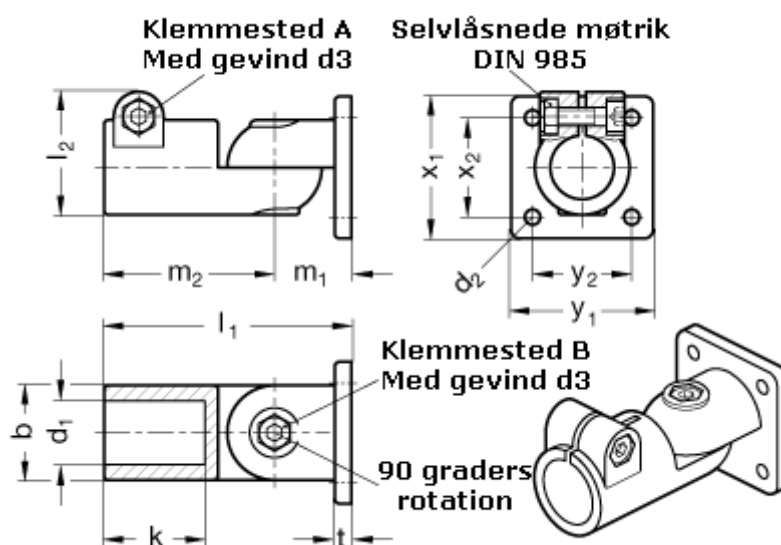

Article number: 20282B30S2BL

Description: E+G Swivel clamp connector joint
GN 282-B30-S-2-BL

Measures

b = 40	m2 = 72
d1 = B30	t = 7
d2 = 6.5	x1 = 60
d3 = M 8	x2 = 42
k = 42.5	y1 = 60
l1 = 104.5	y2 = 42
l2 = 52.0	
m1 = 32.5	